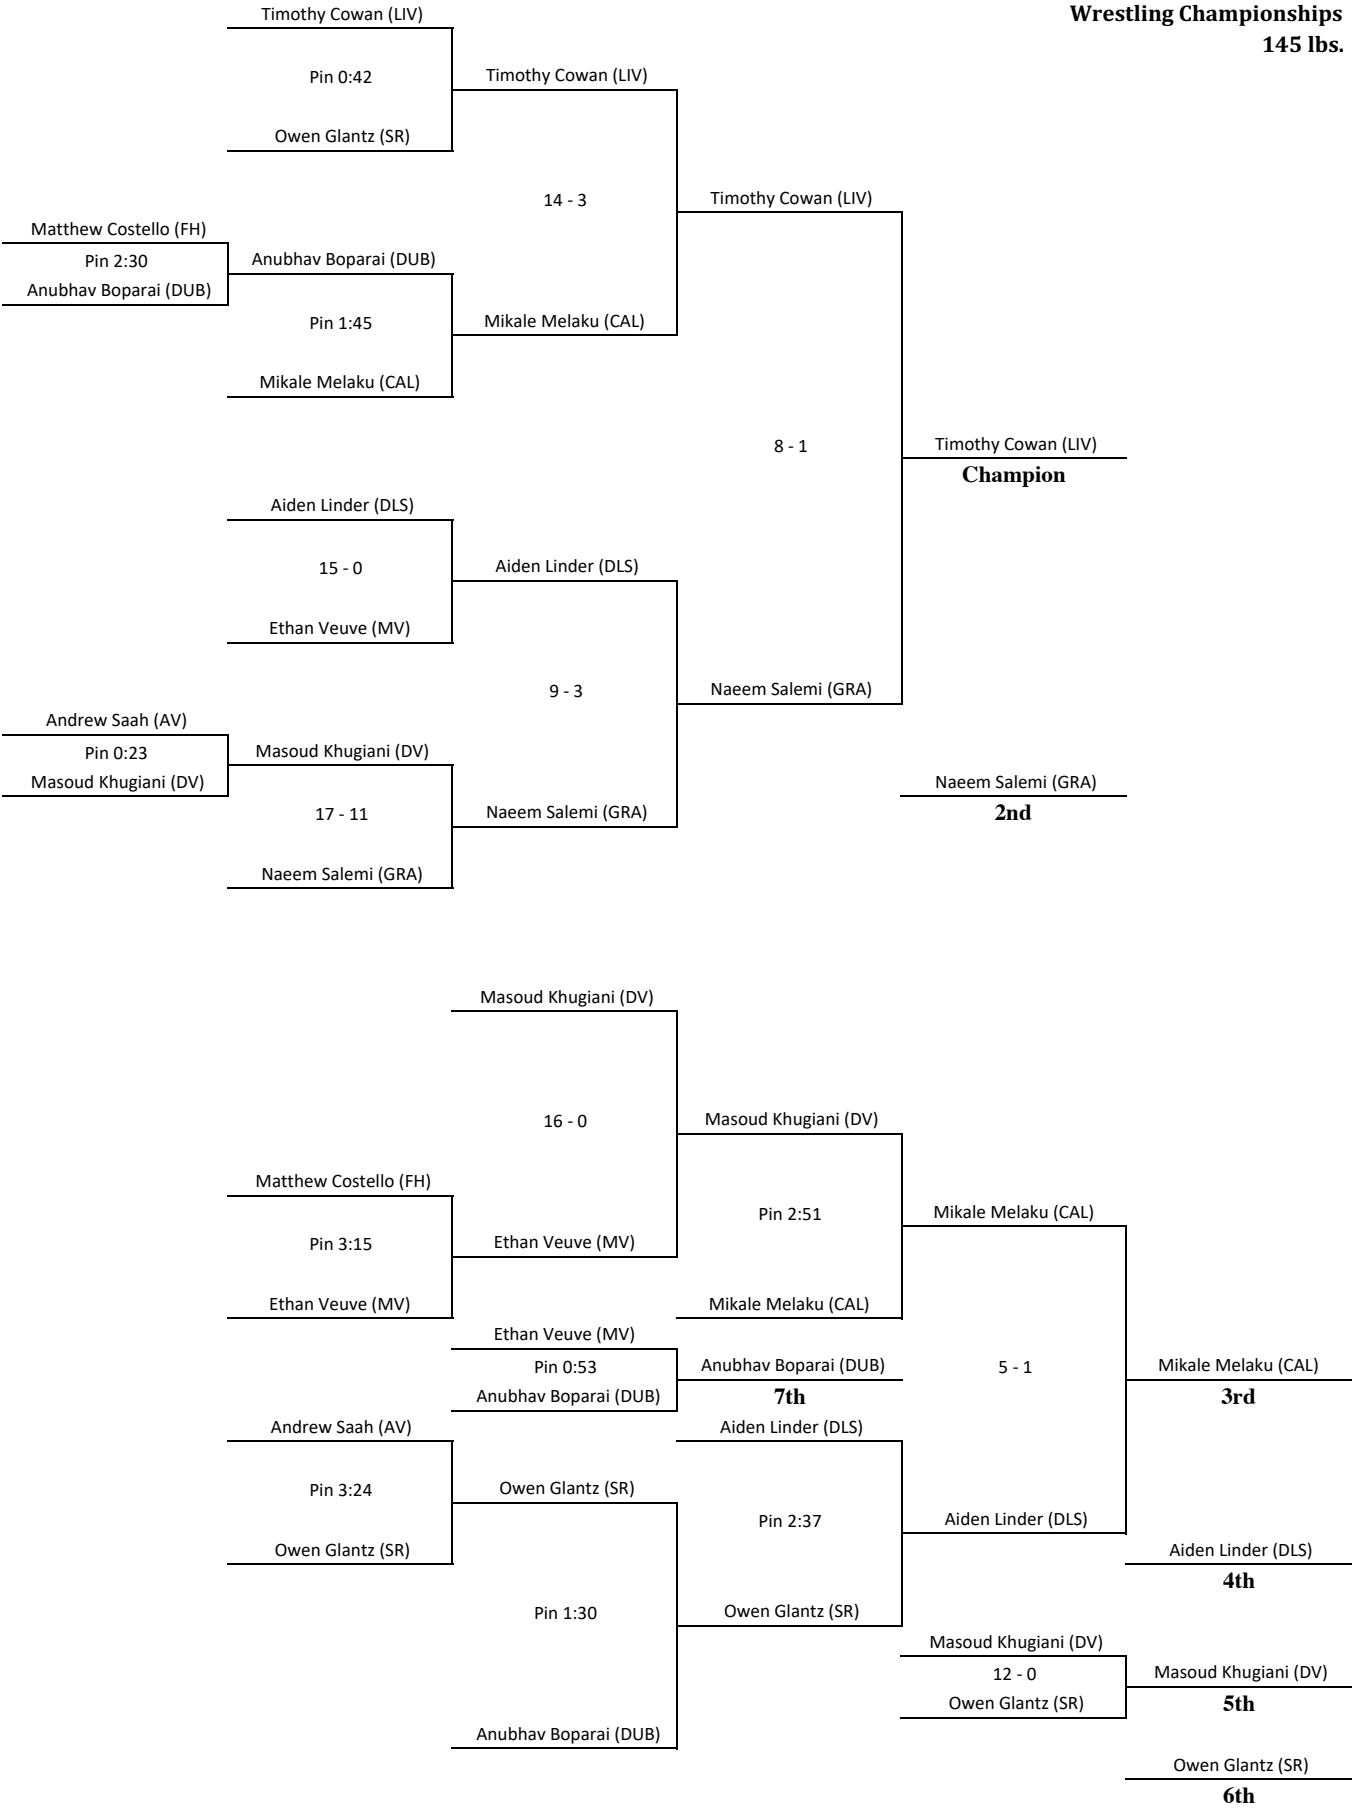

**2020 East Bay Athletic League
Wrestling Championships
106 lbs.**

2020 East Bay Athletic League
 Wrestling Championships
 113 lbs.

2020 East Bay Athletic League
 Wrestling Championships
 132 lbs.

**2020 East Bay Athletic League
Wrestling Championships
145 lbs.**

**2020 East Bay Athletic League
Wrestling Championships
152 lbs.**

2020 East Bay Athletic League
 Wrestling Championships
 170 lbs.

**2020 East Bay Athletic League
Wrestling Championships
182 lbs.**

2020 East Bay Athletic League
 Wrestling Championships
 195 lbs.