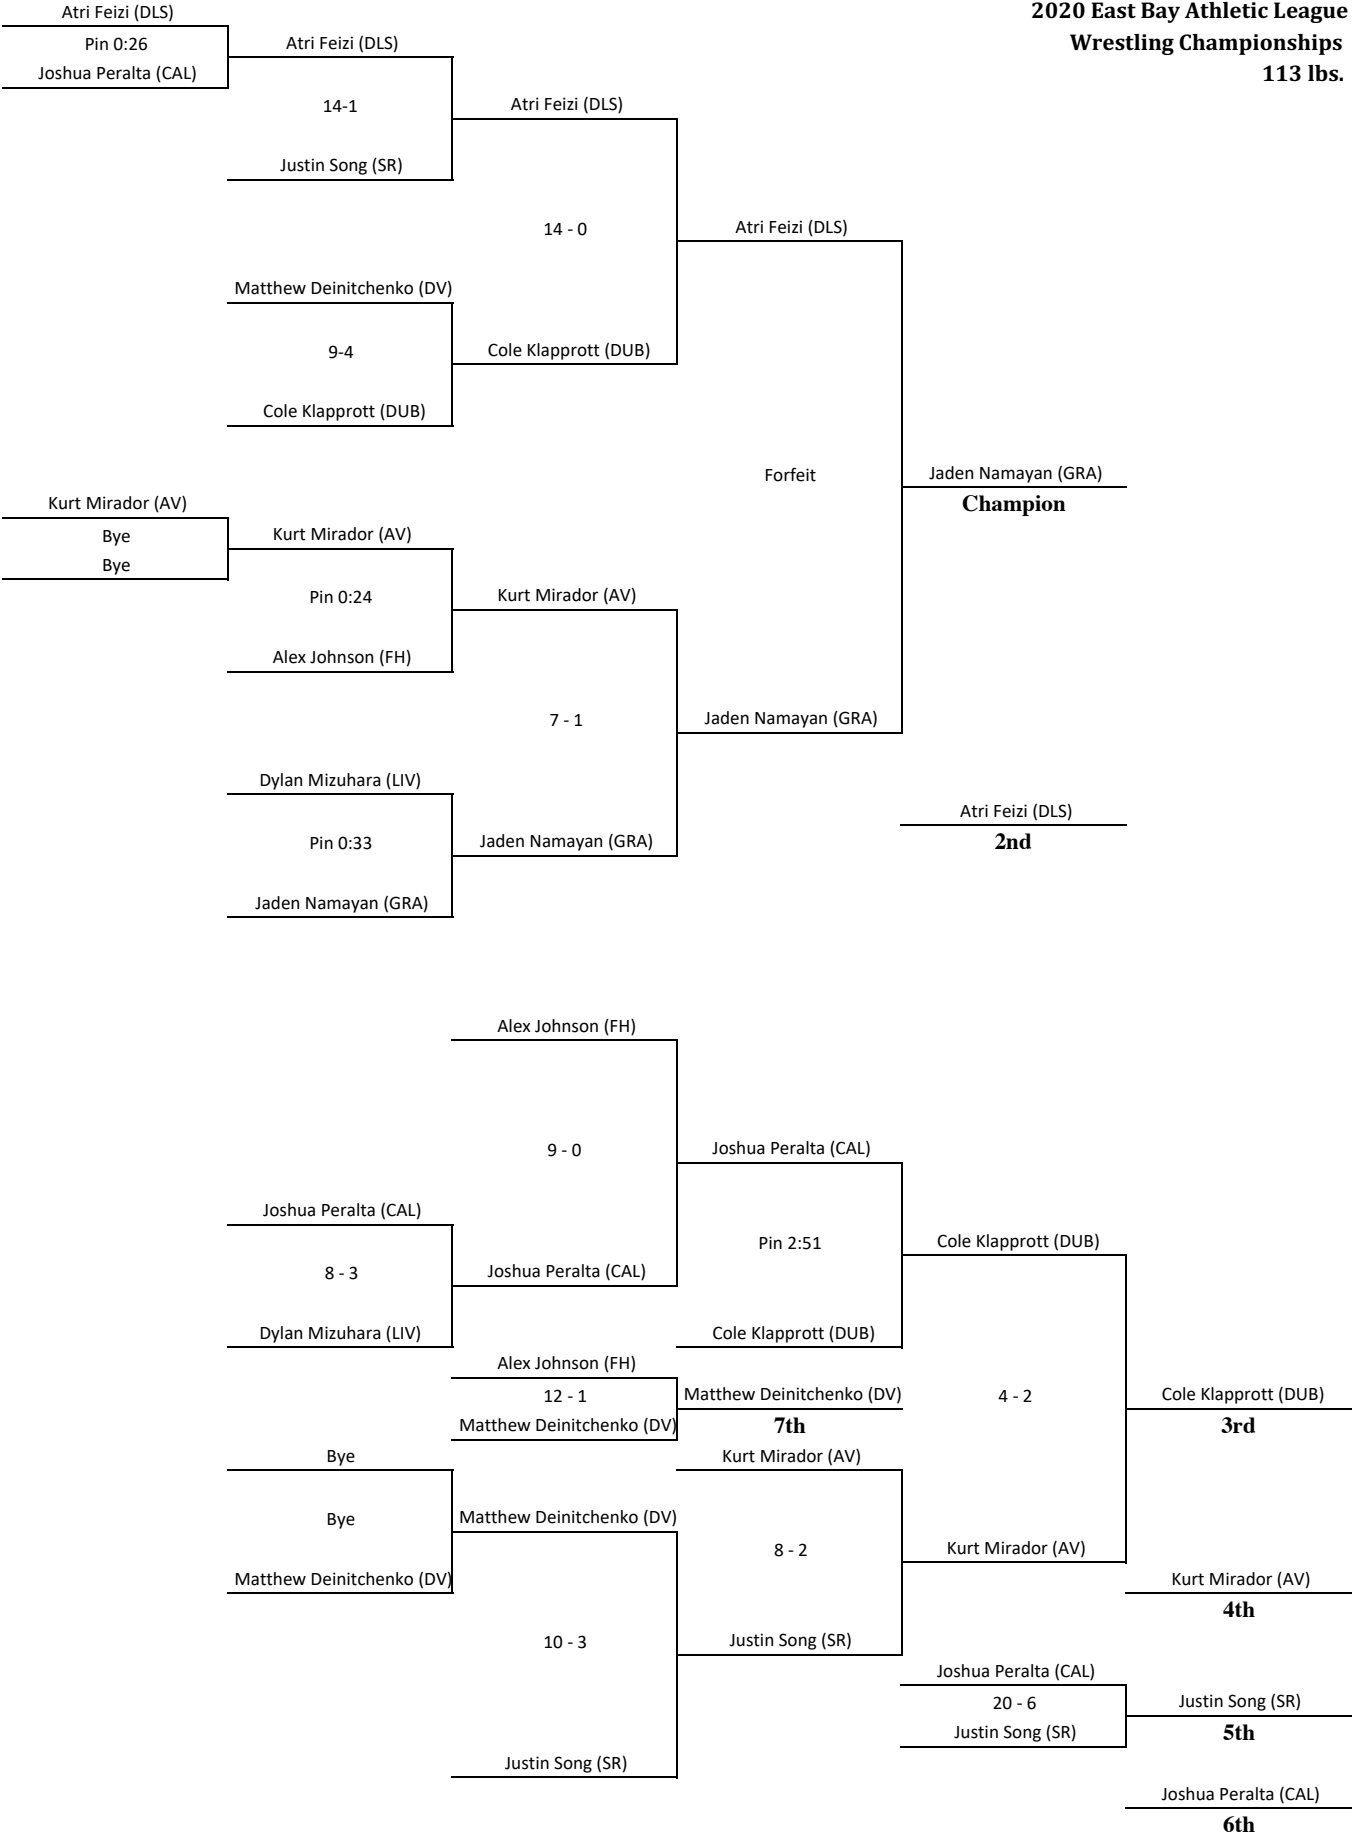

**2020 East Bay Athletic League
Wrestling Championships
106 lbs.**

2020 East Bay Athletic League
 Wrestling Championships
 113 lbs.

2020 East Bay Athletic League
 Wrestling Championships
 132 lbs.

**2020 East Bay Athletic League
Wrestling Championships
145 lbs.**

**2020 East Bay Athletic League
Wrestling Championships
152 lbs.**

2020 East Bay Athletic League
 Wrestling Championships
 170 lbs.

**2020 East Bay Athletic League
Wrestling Championships
182 lbs.**

2020 East Bay Athletic League
 Wrestling Championships
 195 lbs.