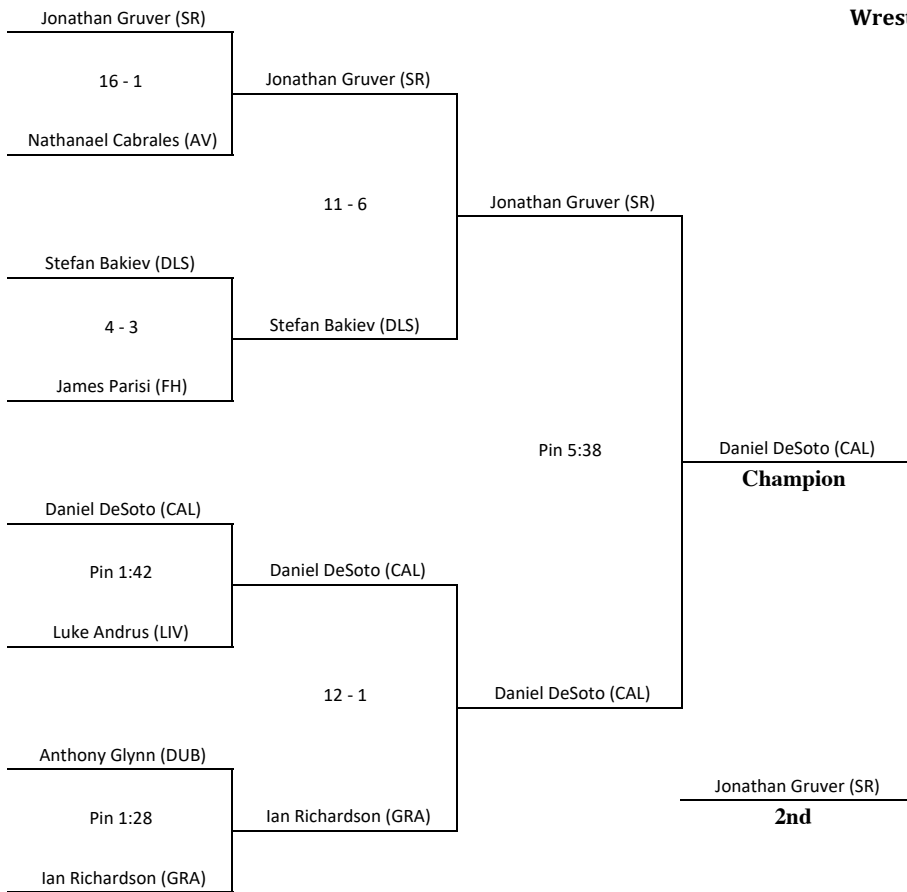

**2020 East Bay Athletic League
Wrestling Championships
106 lbs.**

2020 East Bay Athletic League
 Wrestling Championships
 113 lbs.

2020 East Bay Athletic League
 Wrestling Championships
 132 lbs.

**2020 East Bay Athletic League
Wrestling Championships
145 lbs.**

**2020 East Bay Athletic League
Wrestling Championships
152 lbs.**

2020 East Bay Athletic League
 Wrestling Championships
 170 lbs.

**2020 East Bay Athletic League
Wrestling Championships
182 lbs.**

2020 East Bay Athletic League
 Wrestling Championships
 195 lbs.