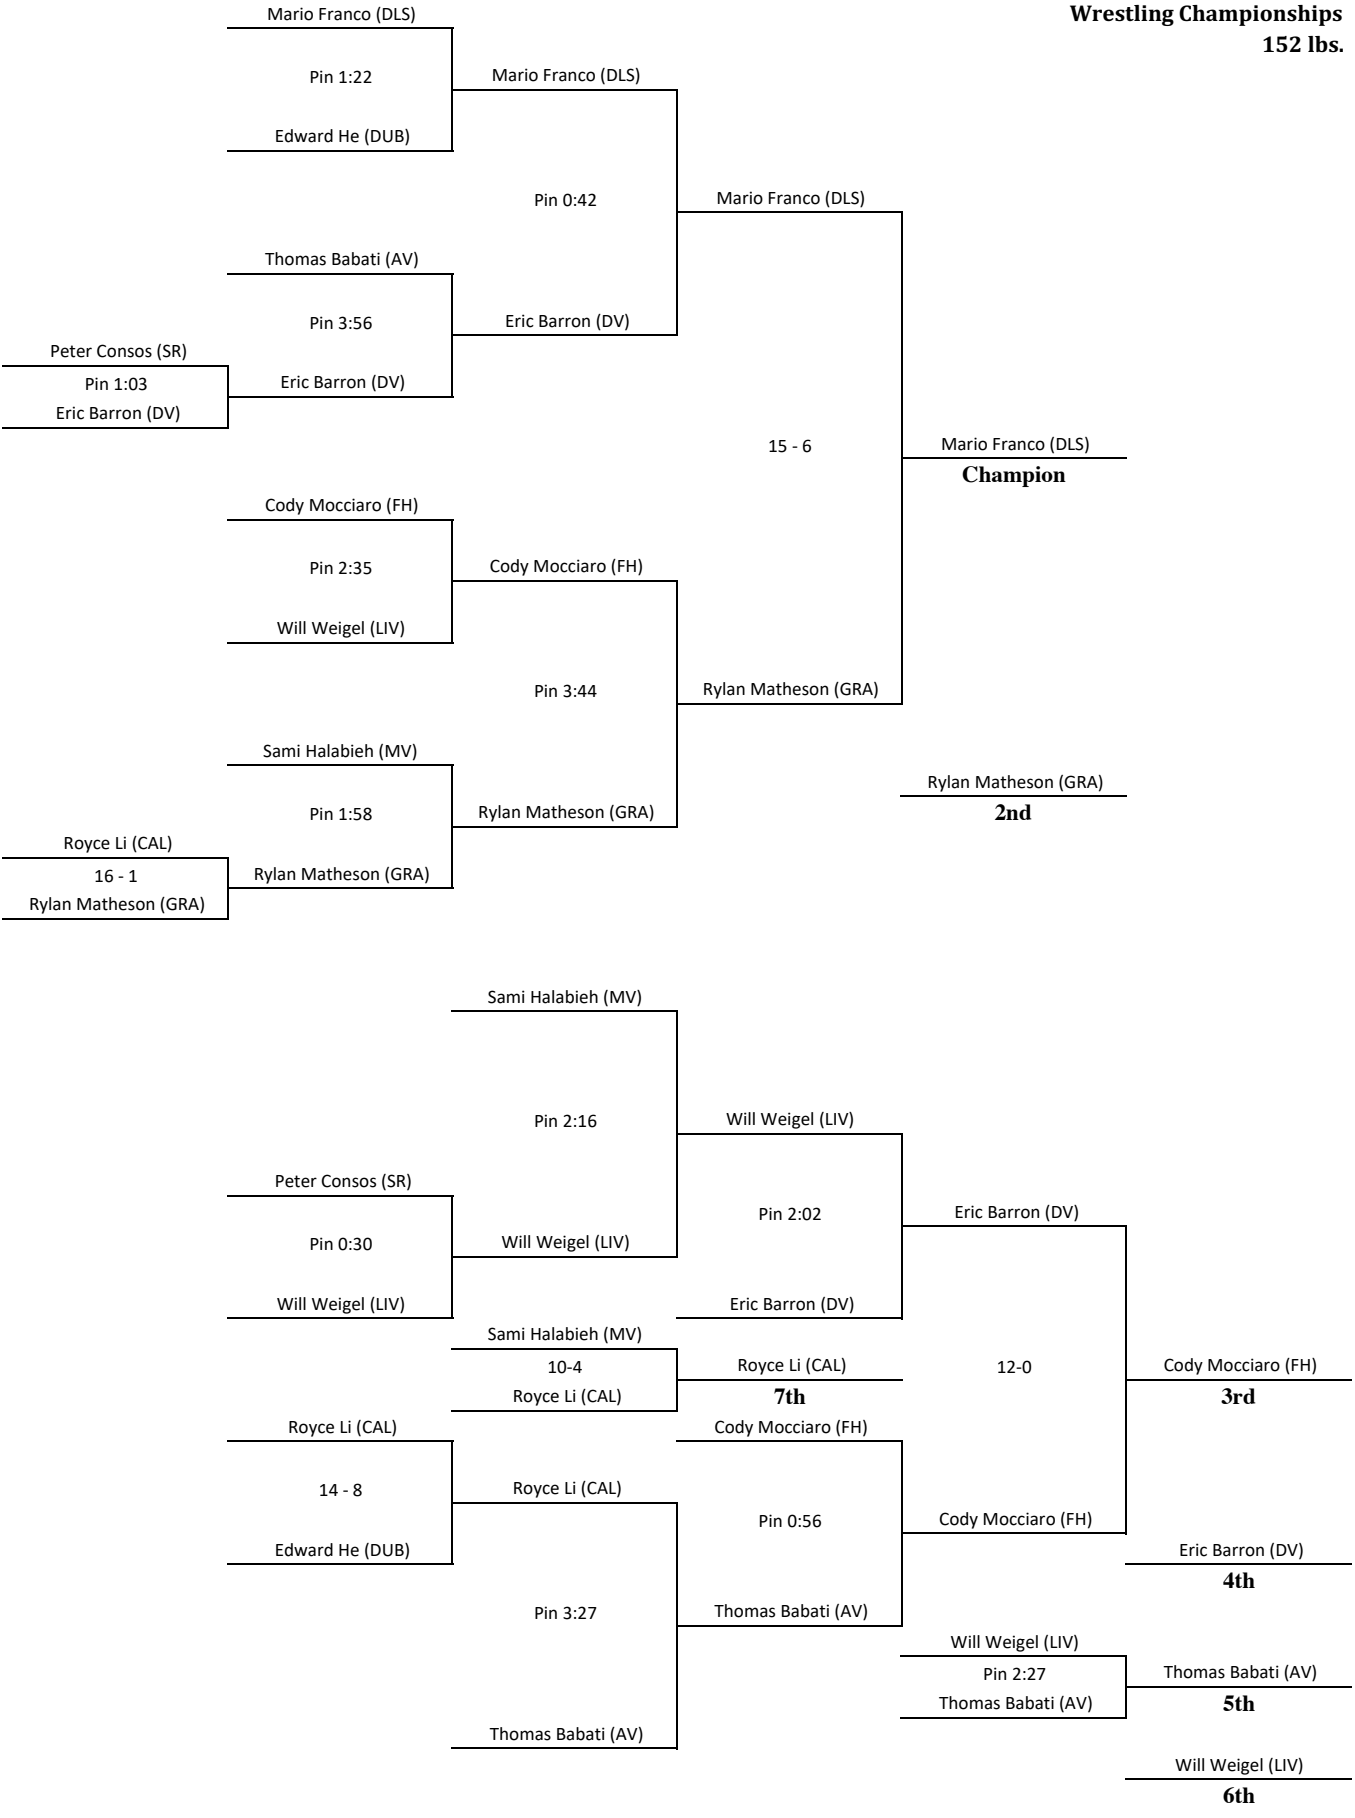

**2020 East Bay Athletic League
Wrestling Championships
106 lbs.**

2020 East Bay Athletic League
 Wrestling Championships
 113 lbs.

2020 East Bay Athletic League
 Wrestling Championships
 132 lbs.

**2020 East Bay Athletic League
Wrestling Championships
145 lbs.**

**2020 East Bay Athletic League
Wrestling Championships
152 lbs.**

2020 East Bay Athletic League
 Wrestling Championships
 170 lbs.

**2020 East Bay Athletic League
Wrestling Championships
182 lbs.**

2020 East Bay Athletic League
 Wrestling Championships
 195 lbs.