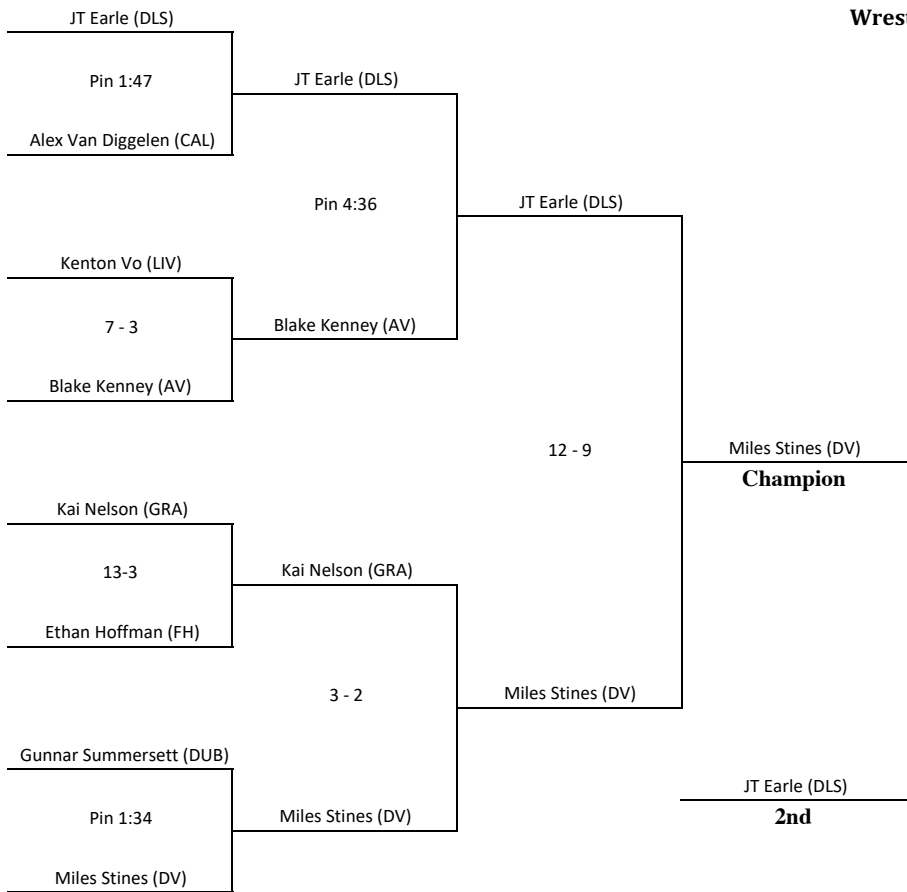

**2020 East Bay Athletic League
Wrestling Championships
106 lbs.**

2020 East Bay Athletic League
 Wrestling Championships
 113 lbs.

2020 East Bay Athletic League
 Wrestling Championships
 132 lbs.

**2020 East Bay Athletic League
Wrestling Championships
145 lbs.**

**2020 East Bay Athletic League
Wrestling Championships
152 lbs.**

2020 East Bay Athletic League
 Wrestling Championships
 170 lbs.

**2020 East Bay Athletic League
Wrestling Championships
182 lbs.**

2020 East Bay Athletic League
 Wrestling Championships
 195 lbs.

**2020 East Bay Athletic League
Wrestling Championships
220 lbs.**

**2020 East Bay Athletic League
Wrestling Championships
285 lbs.**

FINAL TEAM STANDINGS

School	Total
Delasalle	287.0
Granada	192.0
Livermore	126.0
San Ramon	124.5
Amador	119.0
Dublin	119.0
California	116.0
Foothill	106.5
Dougherty Valley	98.5
Monte Vista	37.0