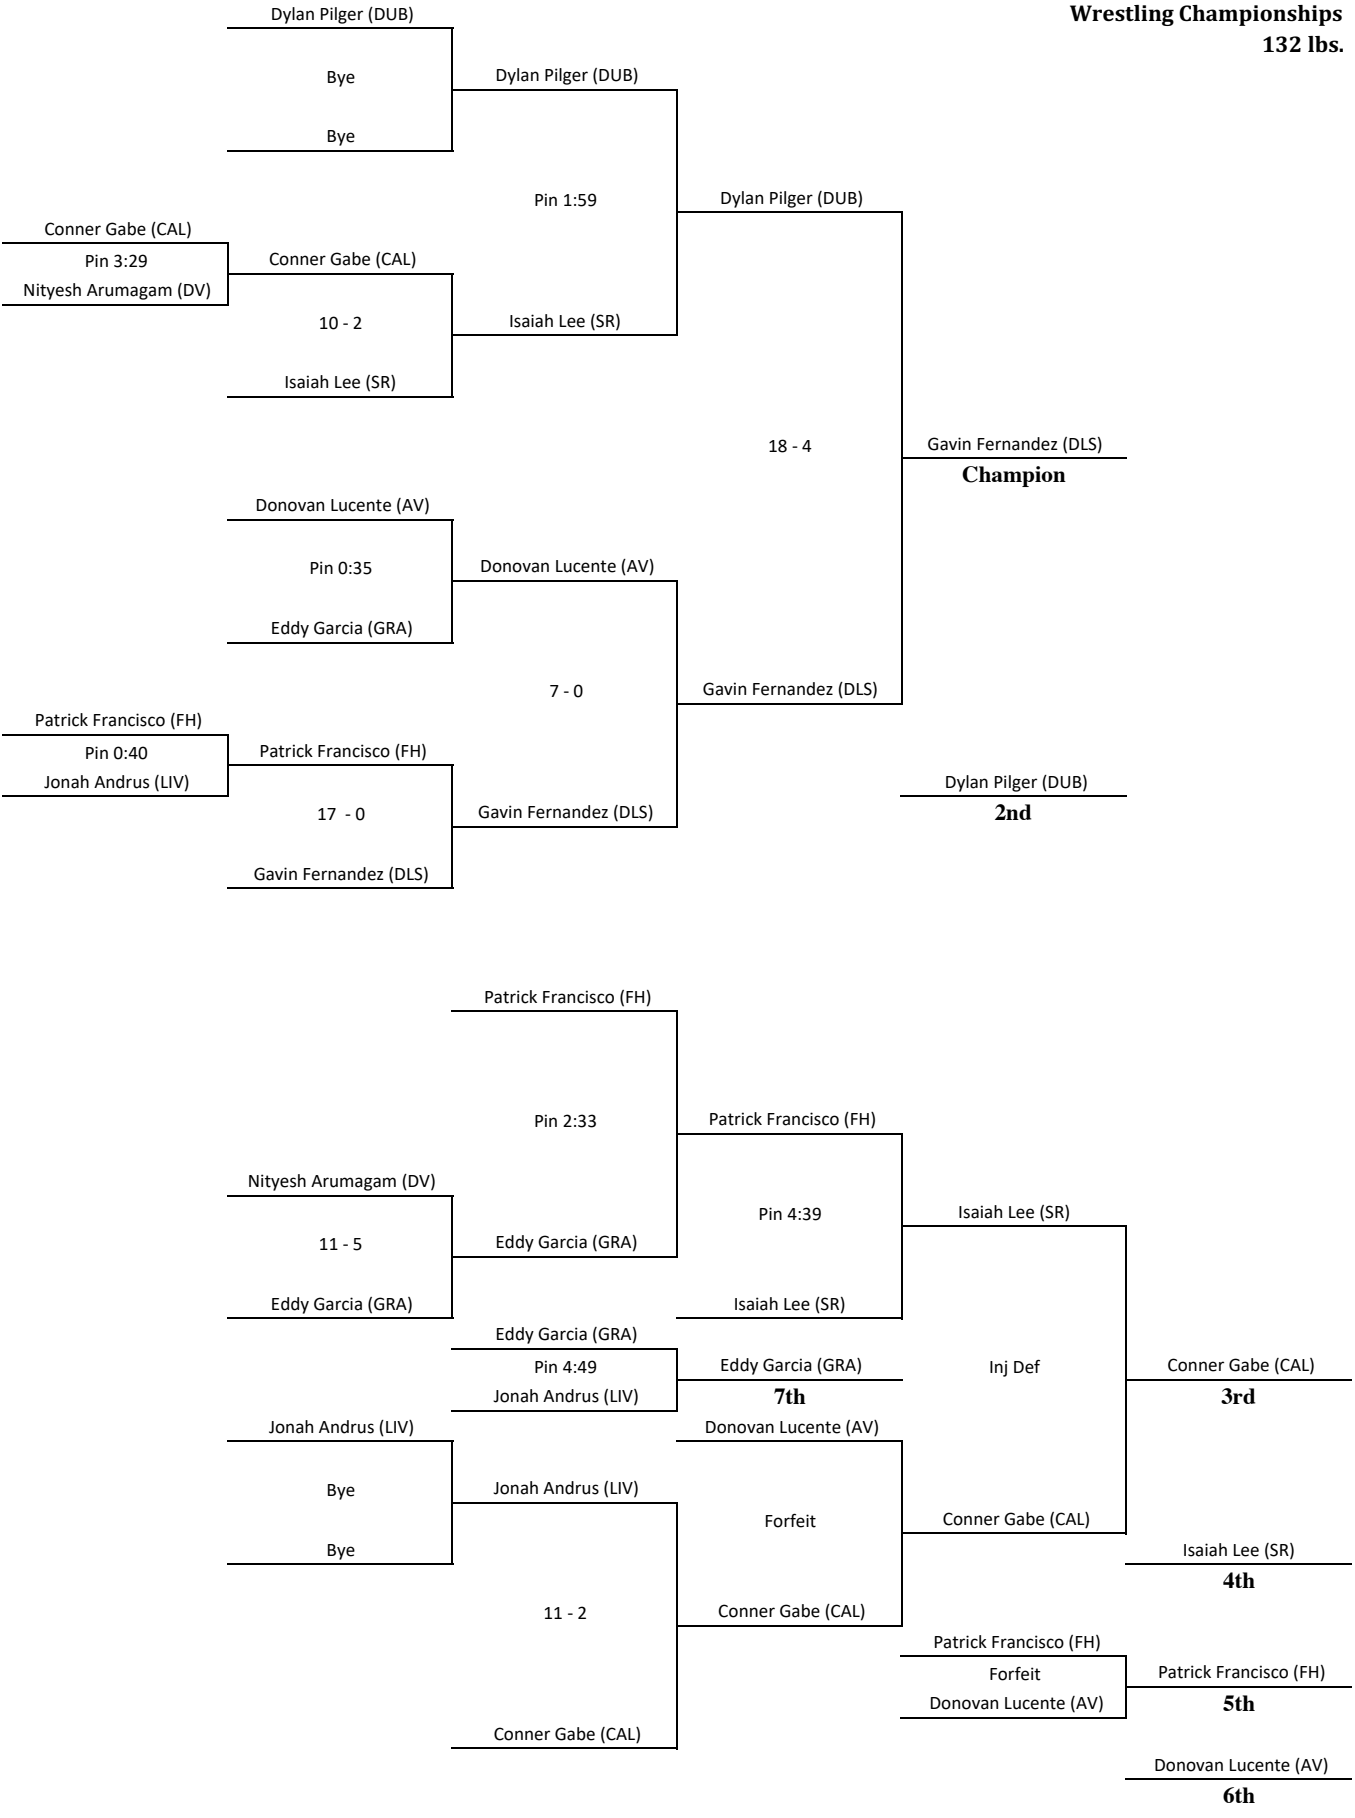

**2020 East Bay Athletic League
Wrestling Championships
106 lbs.**

2020 East Bay Athletic League
 Wrestling Championships
 113 lbs.

2020 East Bay Athletic League
 Wrestling Championships
 132 lbs.

**2020 East Bay Athletic League
Wrestling Championships
145 lbs.**

**2020 East Bay Athletic League
Wrestling Championships
152 lbs.**

2020 East Bay Athletic League
 Wrestling Championships
 170 lbs.

**2020 East Bay Athletic League
Wrestling Championships
182 lbs.**

2020 East Bay Athletic League
 Wrestling Championships
 195 lbs.