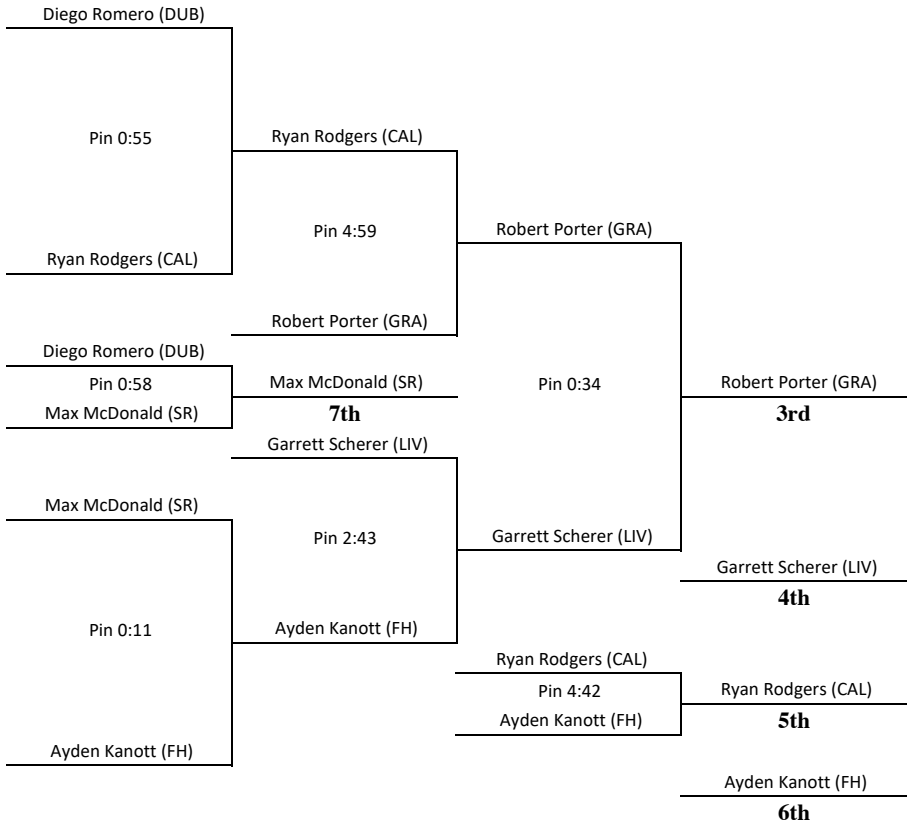

**2020 East Bay Athletic League
Wrestling Championships
285 lbs.**

FINAL TEAM STANDINGS

School	Total
Delasalle	287.0
Granada	192.0
Livermore	126.0
San Ramon	124.5
Amador	119.0
Dublin	119.0
California	116.0
Foothill	106.5
Dougherty Valley	98.5
Monte Vista	37.0