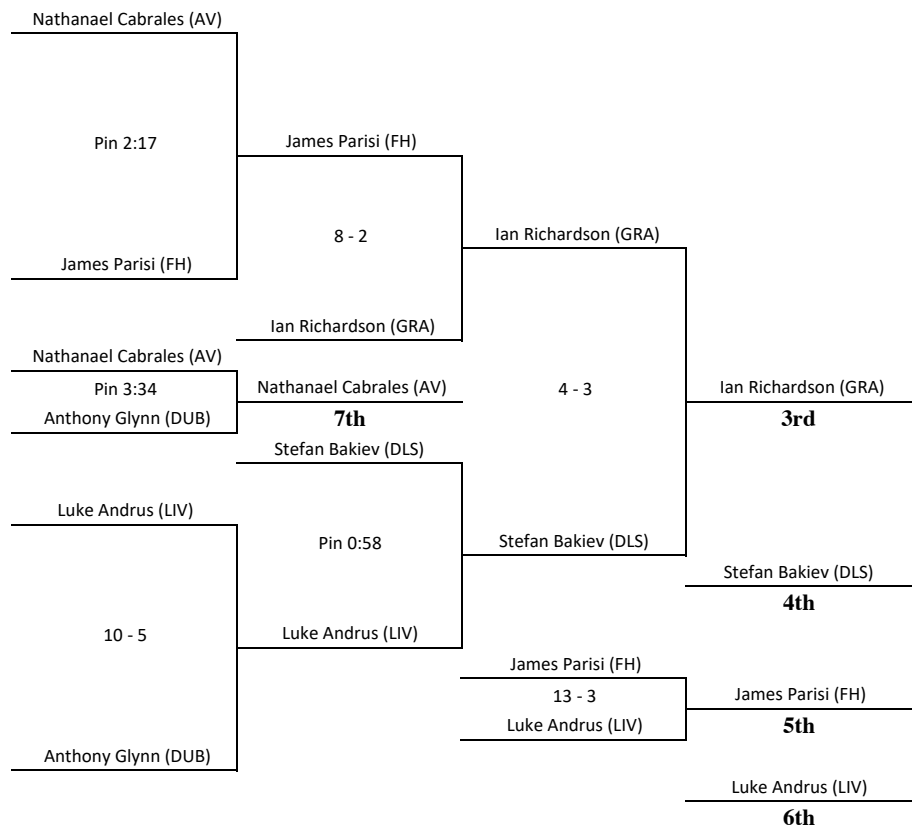

**2020 East Bay Athletic League
Wrestling Championships
106 lbs.**

2020 East Bay Athletic League
 Wrestling Championships
 113 lbs.

2020 East Bay Athletic League
 Wrestling Championships
 132 lbs.

**2020 East Bay Athletic League
Wrestling Championships
145 lbs.**

**2020 East Bay Athletic League
Wrestling Championships
152 lbs.**

2020 East Bay Athletic League
 Wrestling Championships
 170 lbs.

**2020 East Bay Athletic League
Wrestling Championships
182 lbs.**

2020 East Bay Athletic League
 Wrestling Championships
 195 lbs.

**2020 East Bay Athletic League
Wrestling Championships
220 lbs.**

**2020 East Bay Athletic League
Wrestling Championships
285 lbs.**

FINAL TEAM STANDINGS

School	Total
Delasalle	287.0
Granada	192.0
Livermore	126.0
San Ramon	124.5
Amador	119.0
Dublin	119.0
California	116.0
Foothill	106.5
Dougherty Valley	98.5
Monte Vista	37.0