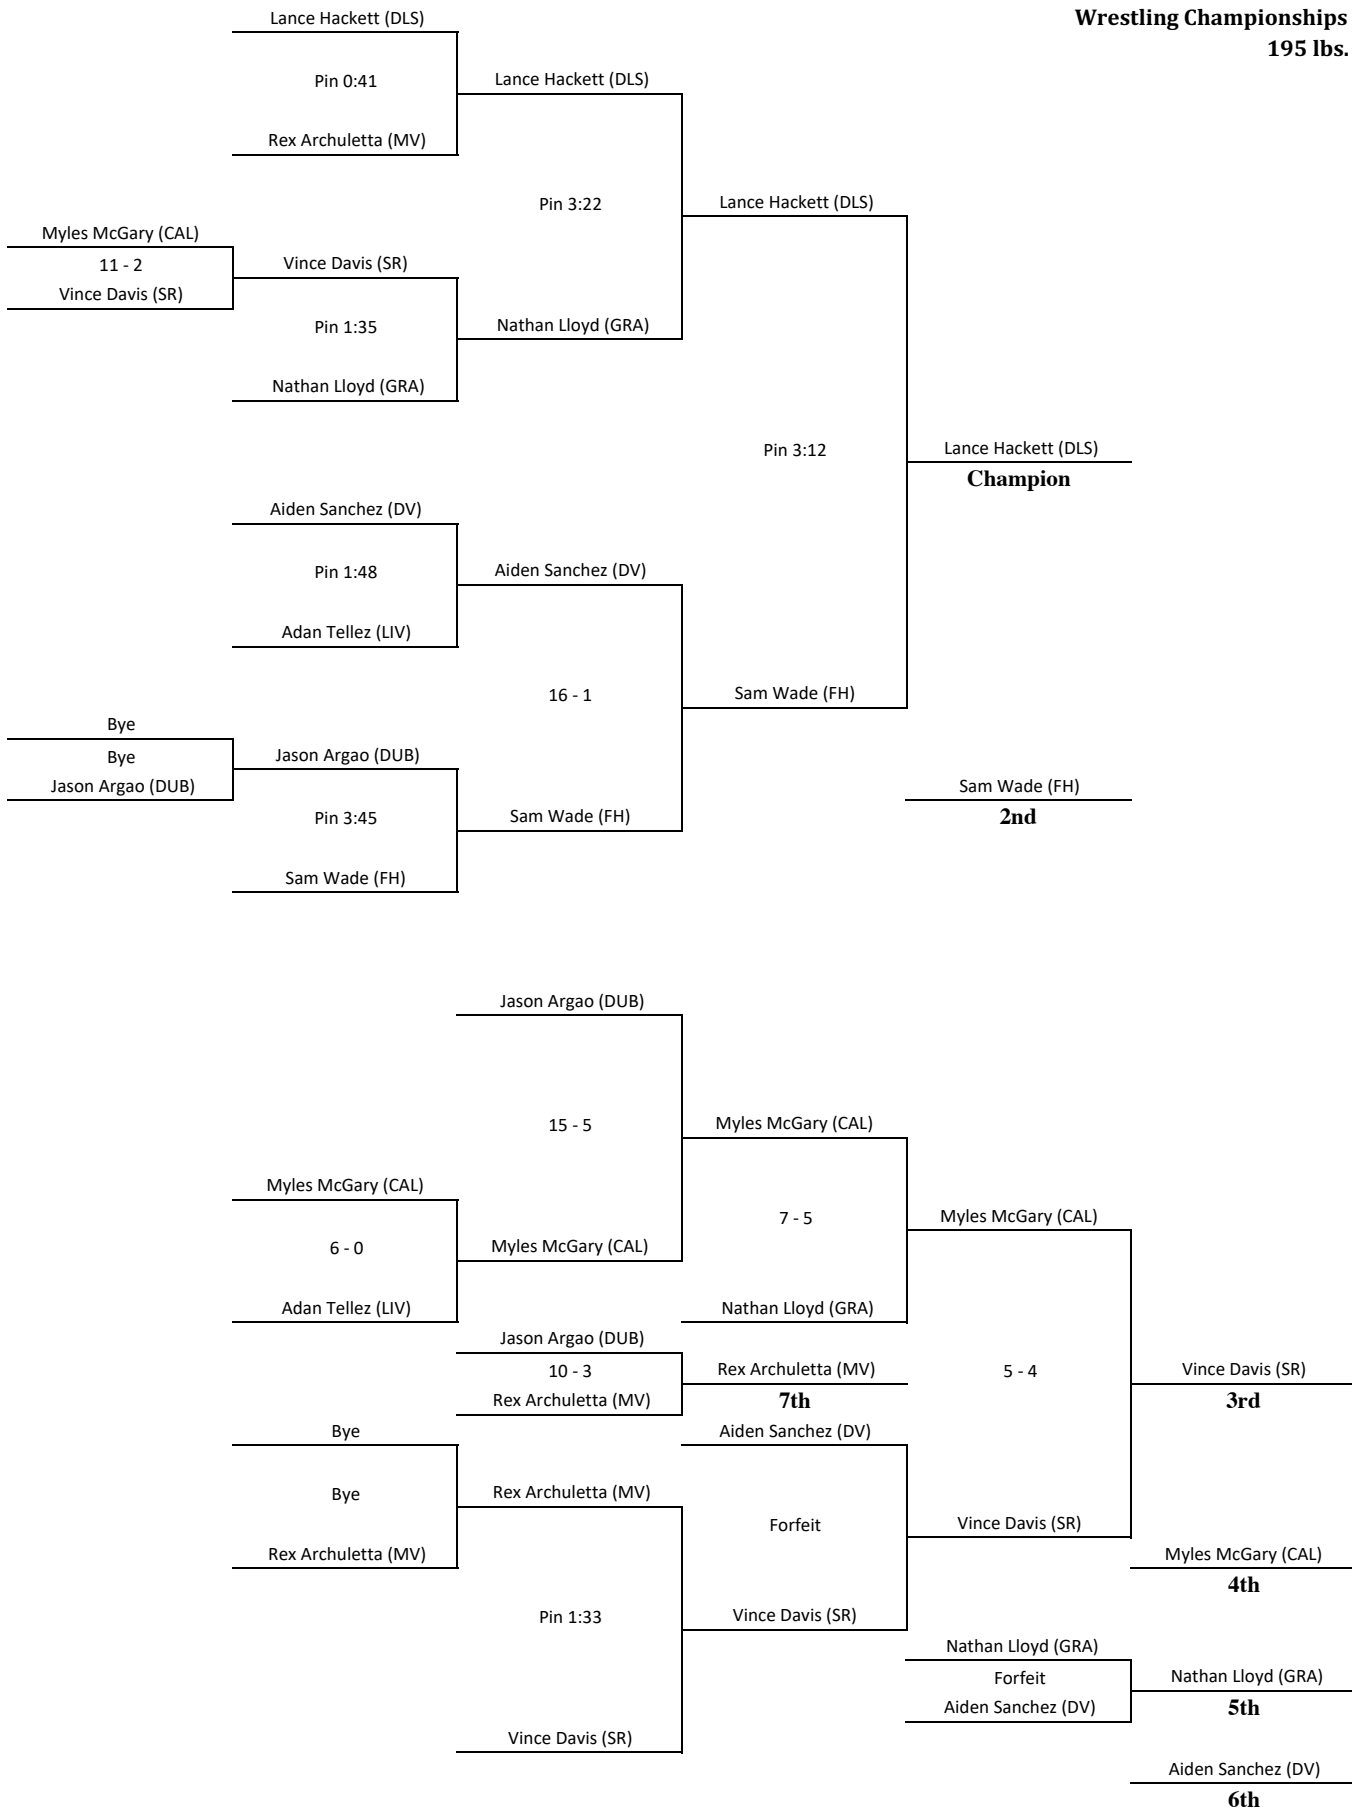

**2020 East Bay Athletic League
Wrestling Championships
152 lbs.**

2020 East Bay Athletic League
 Wrestling Championships
 170 lbs.

**2020 East Bay Athletic League
Wrestling Championships
182 lbs.**

2020 East Bay Athletic League
 Wrestling Championships
 195 lbs.