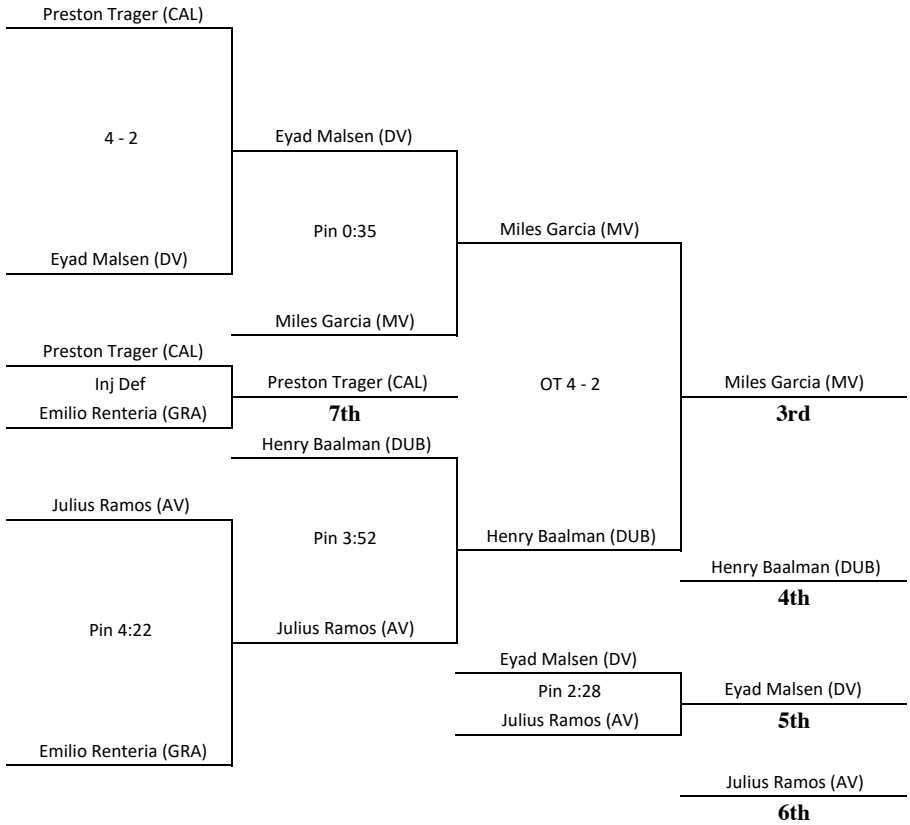

**2020 East Bay Athletic League
Wrestling Championships
106 lbs.**

2020 East Bay Athletic League
 Wrestling Championships
 113 lbs.

2020 East Bay Athletic League
 Wrestling Championships
 132 lbs.

**2020 East Bay Athletic League
Wrestling Championships
145 lbs.**

**2020 East Bay Athletic League
Wrestling Championships
152 lbs.**

2020 East Bay Athletic League
 Wrestling Championships
 170 lbs.

**2020 East Bay Athletic League
Wrestling Championships
182 lbs.**

2020 East Bay Athletic League
 Wrestling Championships
 195 lbs.