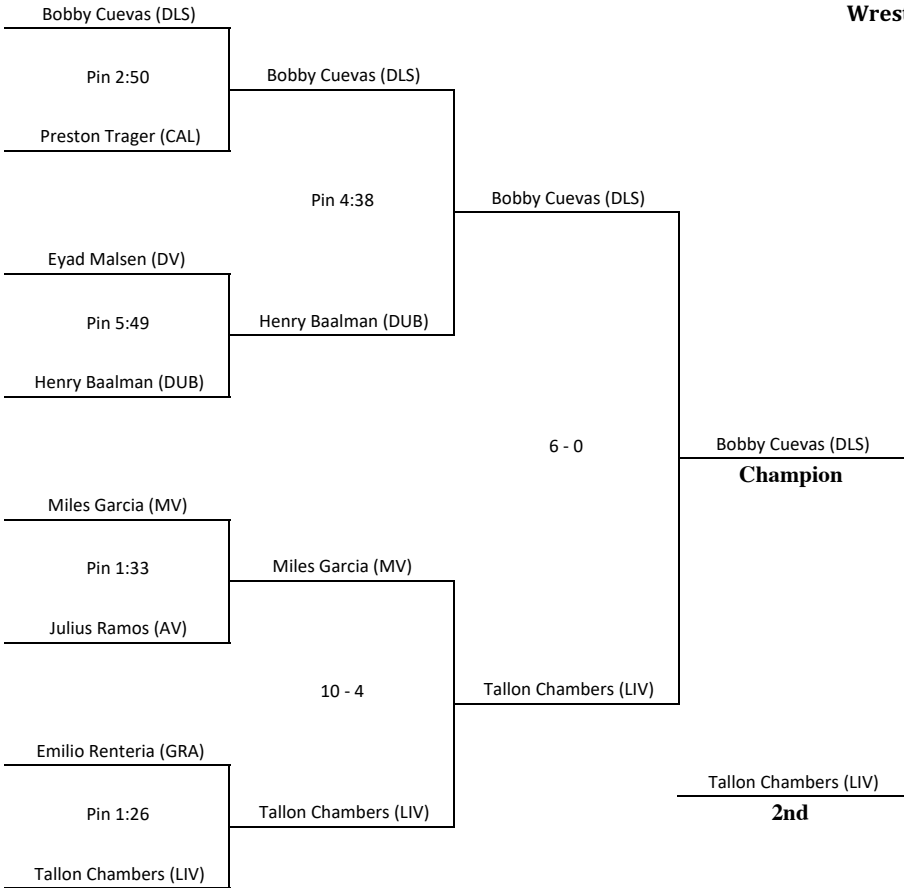

**2020 East Bay Athletic League
Wrestling Championships
106 lbs.**

2020 East Bay Athletic League
 Wrestling Championships
 113 lbs.

2020 East Bay Athletic League
 Wrestling Championships
 132 lbs.

**2020 East Bay Athletic League
Wrestling Championships
145 lbs.**

**2020 East Bay Athletic League
Wrestling Championships
152 lbs.**

2020 East Bay Athletic League
 Wrestling Championships
 170 lbs.

**2020 East Bay Athletic League
Wrestling Championships
182 lbs.**

2020 East Bay Athletic League
 Wrestling Championships
 195 lbs.