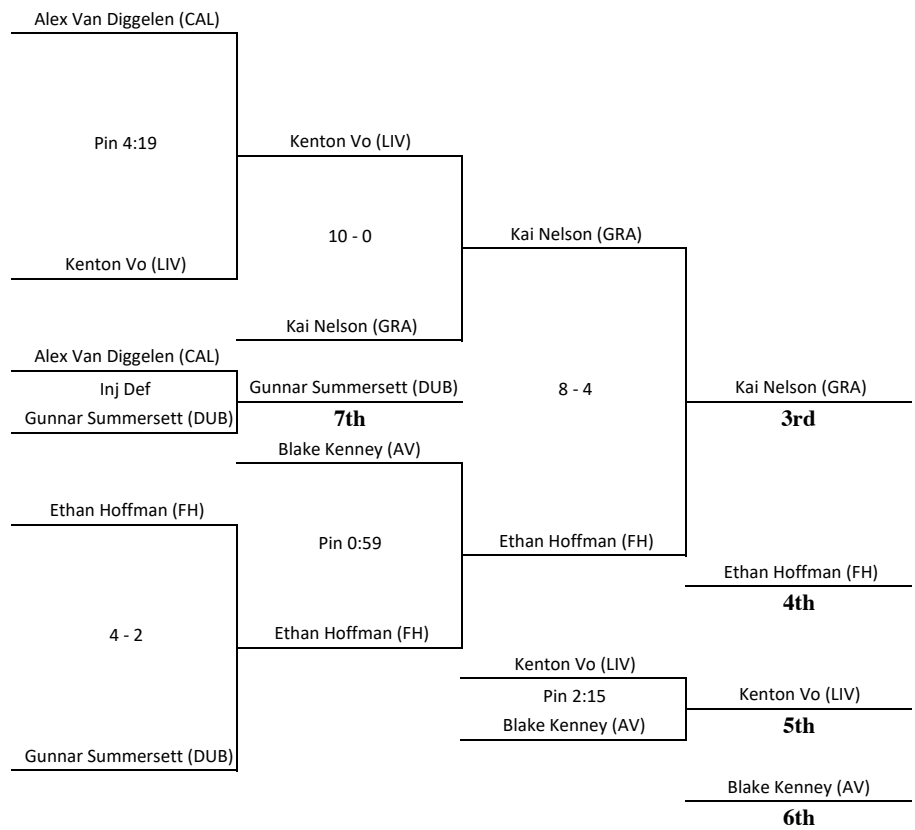

**2020 East Bay Athletic League
Wrestling Championships
106 lbs.**

2020 East Bay Athletic League
 Wrestling Championships
 113 lbs.

2020 East Bay Athletic League
 Wrestling Championships
 132 lbs.

**2020 East Bay Athletic League
Wrestling Championships
145 lbs.**

**2020 East Bay Athletic League
Wrestling Championships
152 lbs.**

2020 East Bay Athletic League
 Wrestling Championships
 170 lbs.

**2020 East Bay Athletic League
Wrestling Championships
182 lbs.**

2020 East Bay Athletic League
 Wrestling Championships
 195 lbs.

**2020 East Bay Athletic League
Wrestling Championships
220 lbs.**

**2020 East Bay Athletic League
Wrestling Championships
285 lbs.**

FINAL TEAM STANDINGS

School	Total
Delasalle	287.0
Granada	192.0
Livermore	126.0
San Ramon	124.5
Amador	119.0
Dublin	119.0
California	116.0
Foothill	106.5
Dougherty Valley	98.5
Monte Vista	37.0