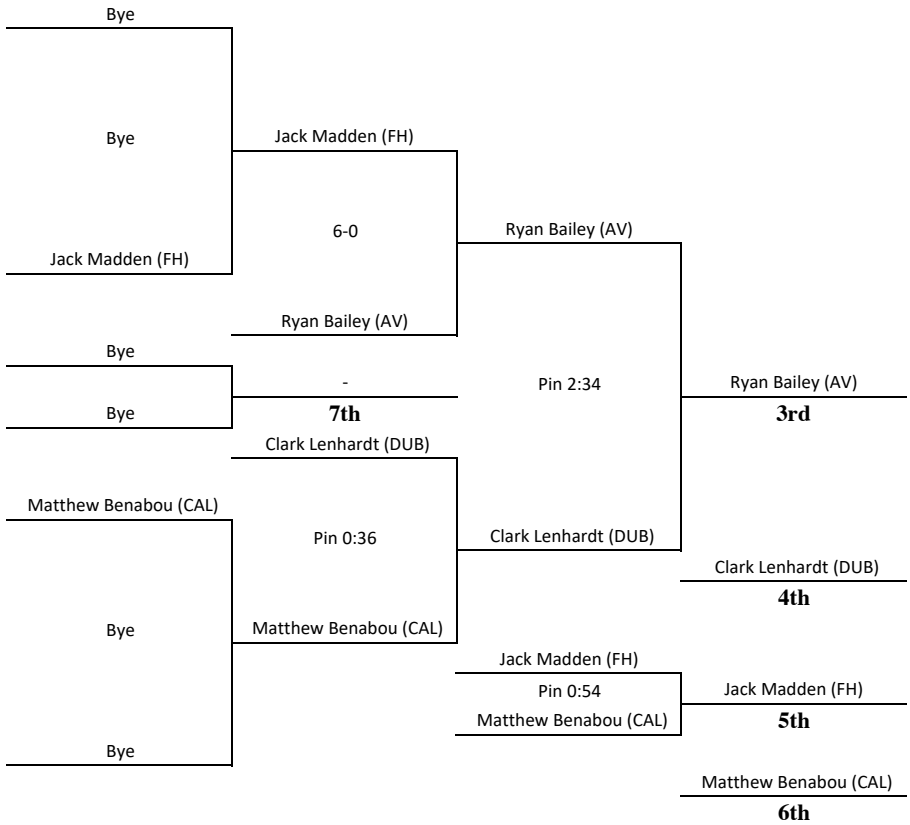

**2020 East Bay Athletic League
Wrestling Championships
152 lbs.**

2020 East Bay Athletic League
 Wrestling Championships
 170 lbs.

**2020 East Bay Athletic League
Wrestling Championships
182 lbs.**

2020 East Bay Athletic League
 Wrestling Championships
 195 lbs.

**2020 East Bay Athletic League
Wrestling Championships
220 lbs.**

**2020 East Bay Athletic League
Wrestling Championships
285 lbs.**

FINAL TEAM STANDINGS

School	Total
Delasalle	287.0
Granada	192.0
Livermore	126.0
San Ramon	124.5
Amador	119.0
Dublin	119.0
California	116.0
Foothill	106.5
Dougherty Valley	98.5
Monte Vista	37.0